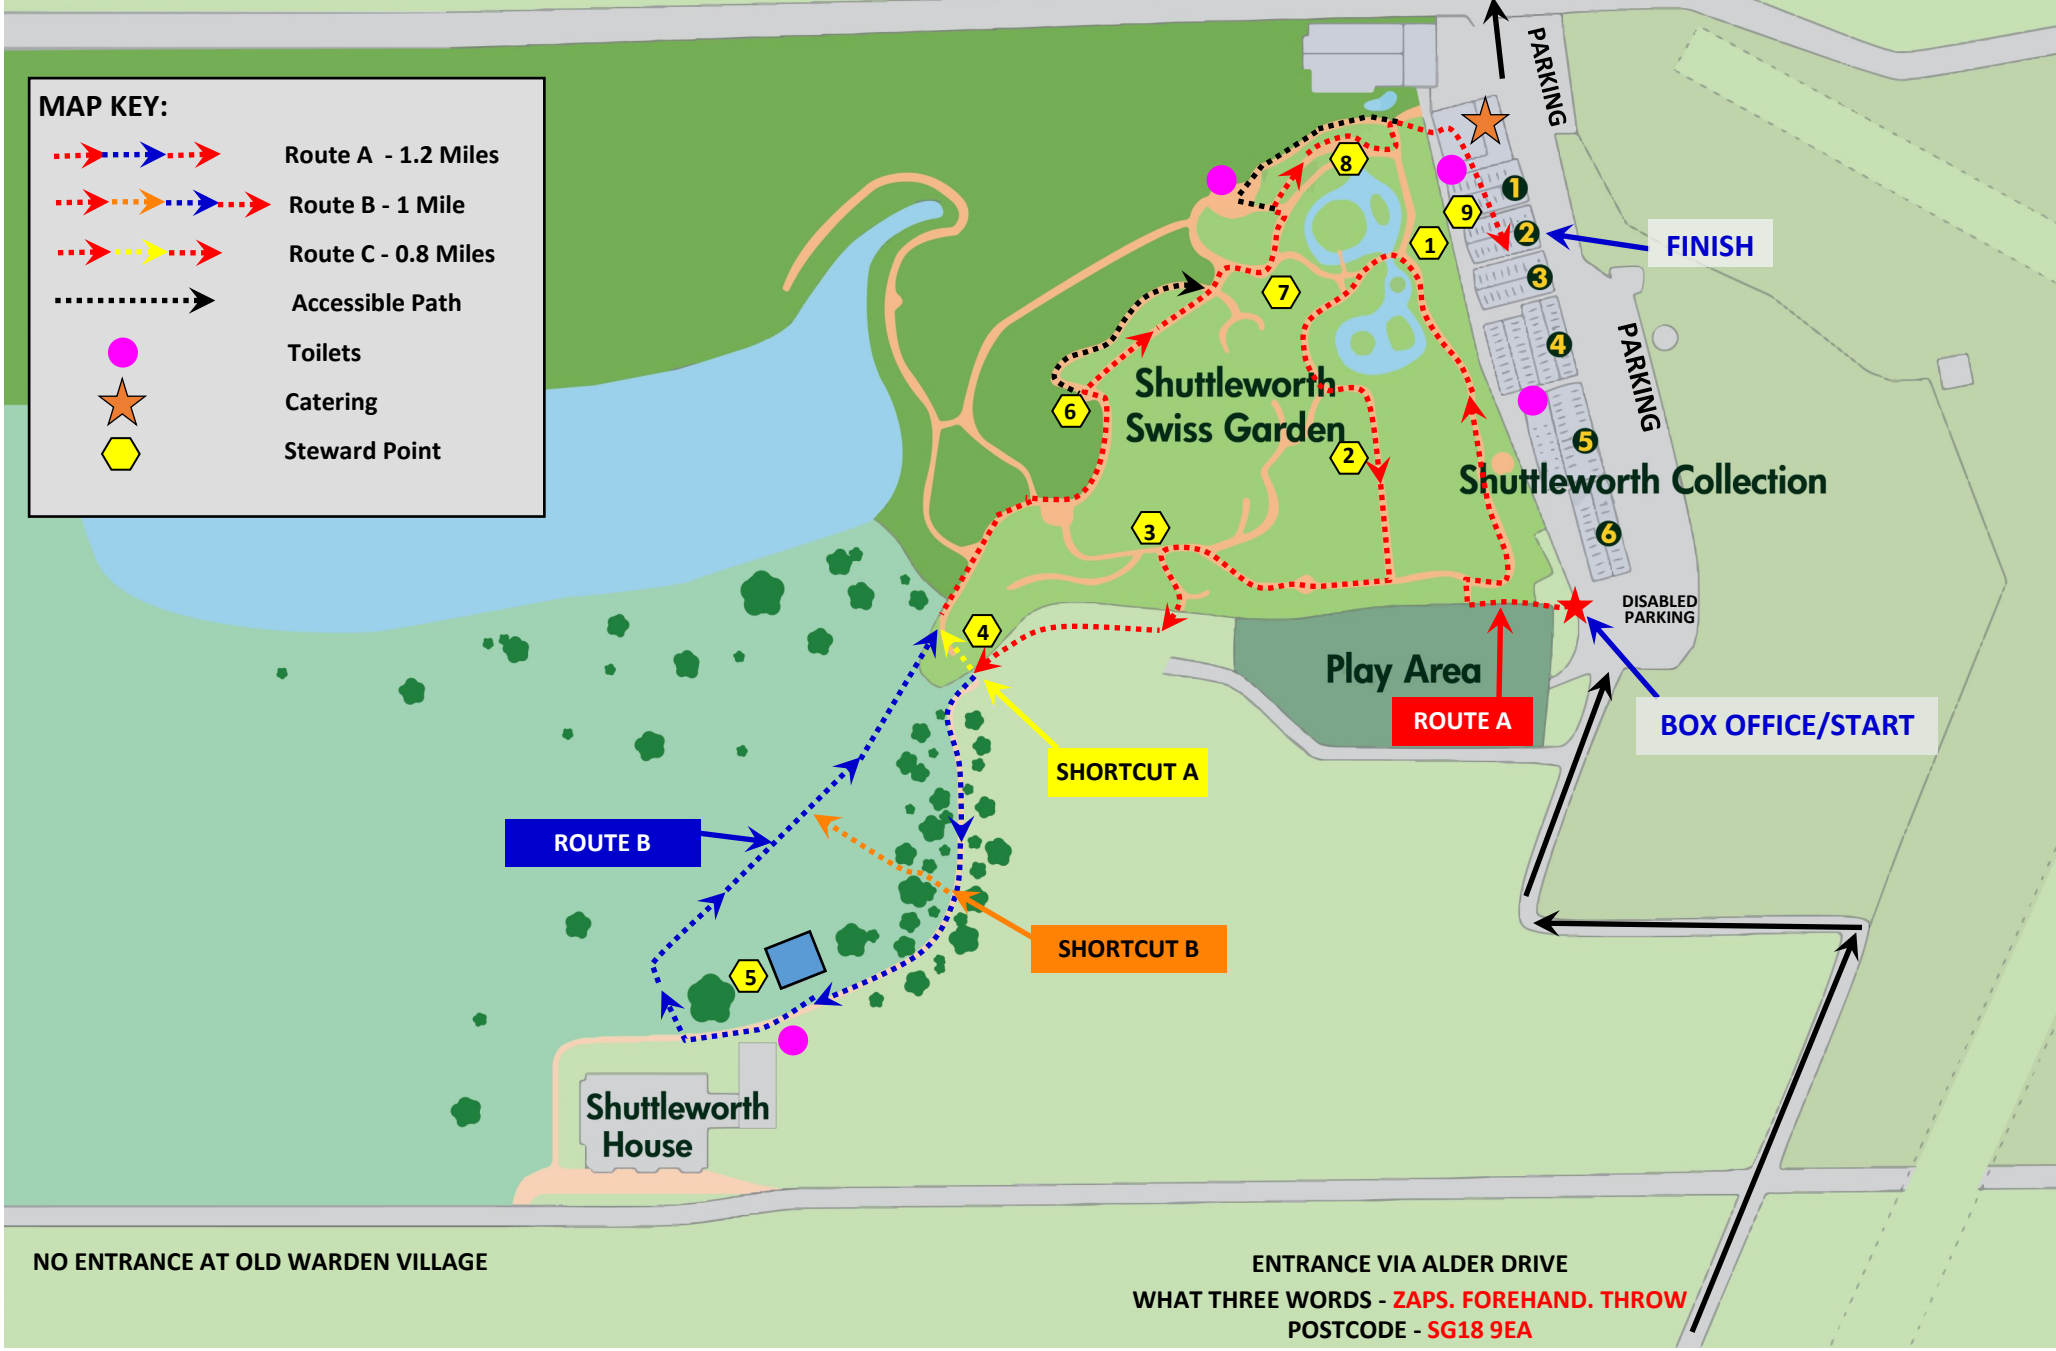

# Shuttleworth in Lights - A Festive Special

EXIT VIA HILL LANE

**MAP KEY:**

- Route A - 1.2 Miles
- Route B - 1 Mile
- Route C - 0.8 Miles
- Accessible Path
- Toilets
- Catering
- Steward Point

NO ENTRANCE AT OLD WARDEN VILLAGE

ENTRANCE VIA ALDER DRIVE  
WHAT THREE WORDS - ZAPS. FOREHAND. THROW  
POSTCODE - SG18 9EA