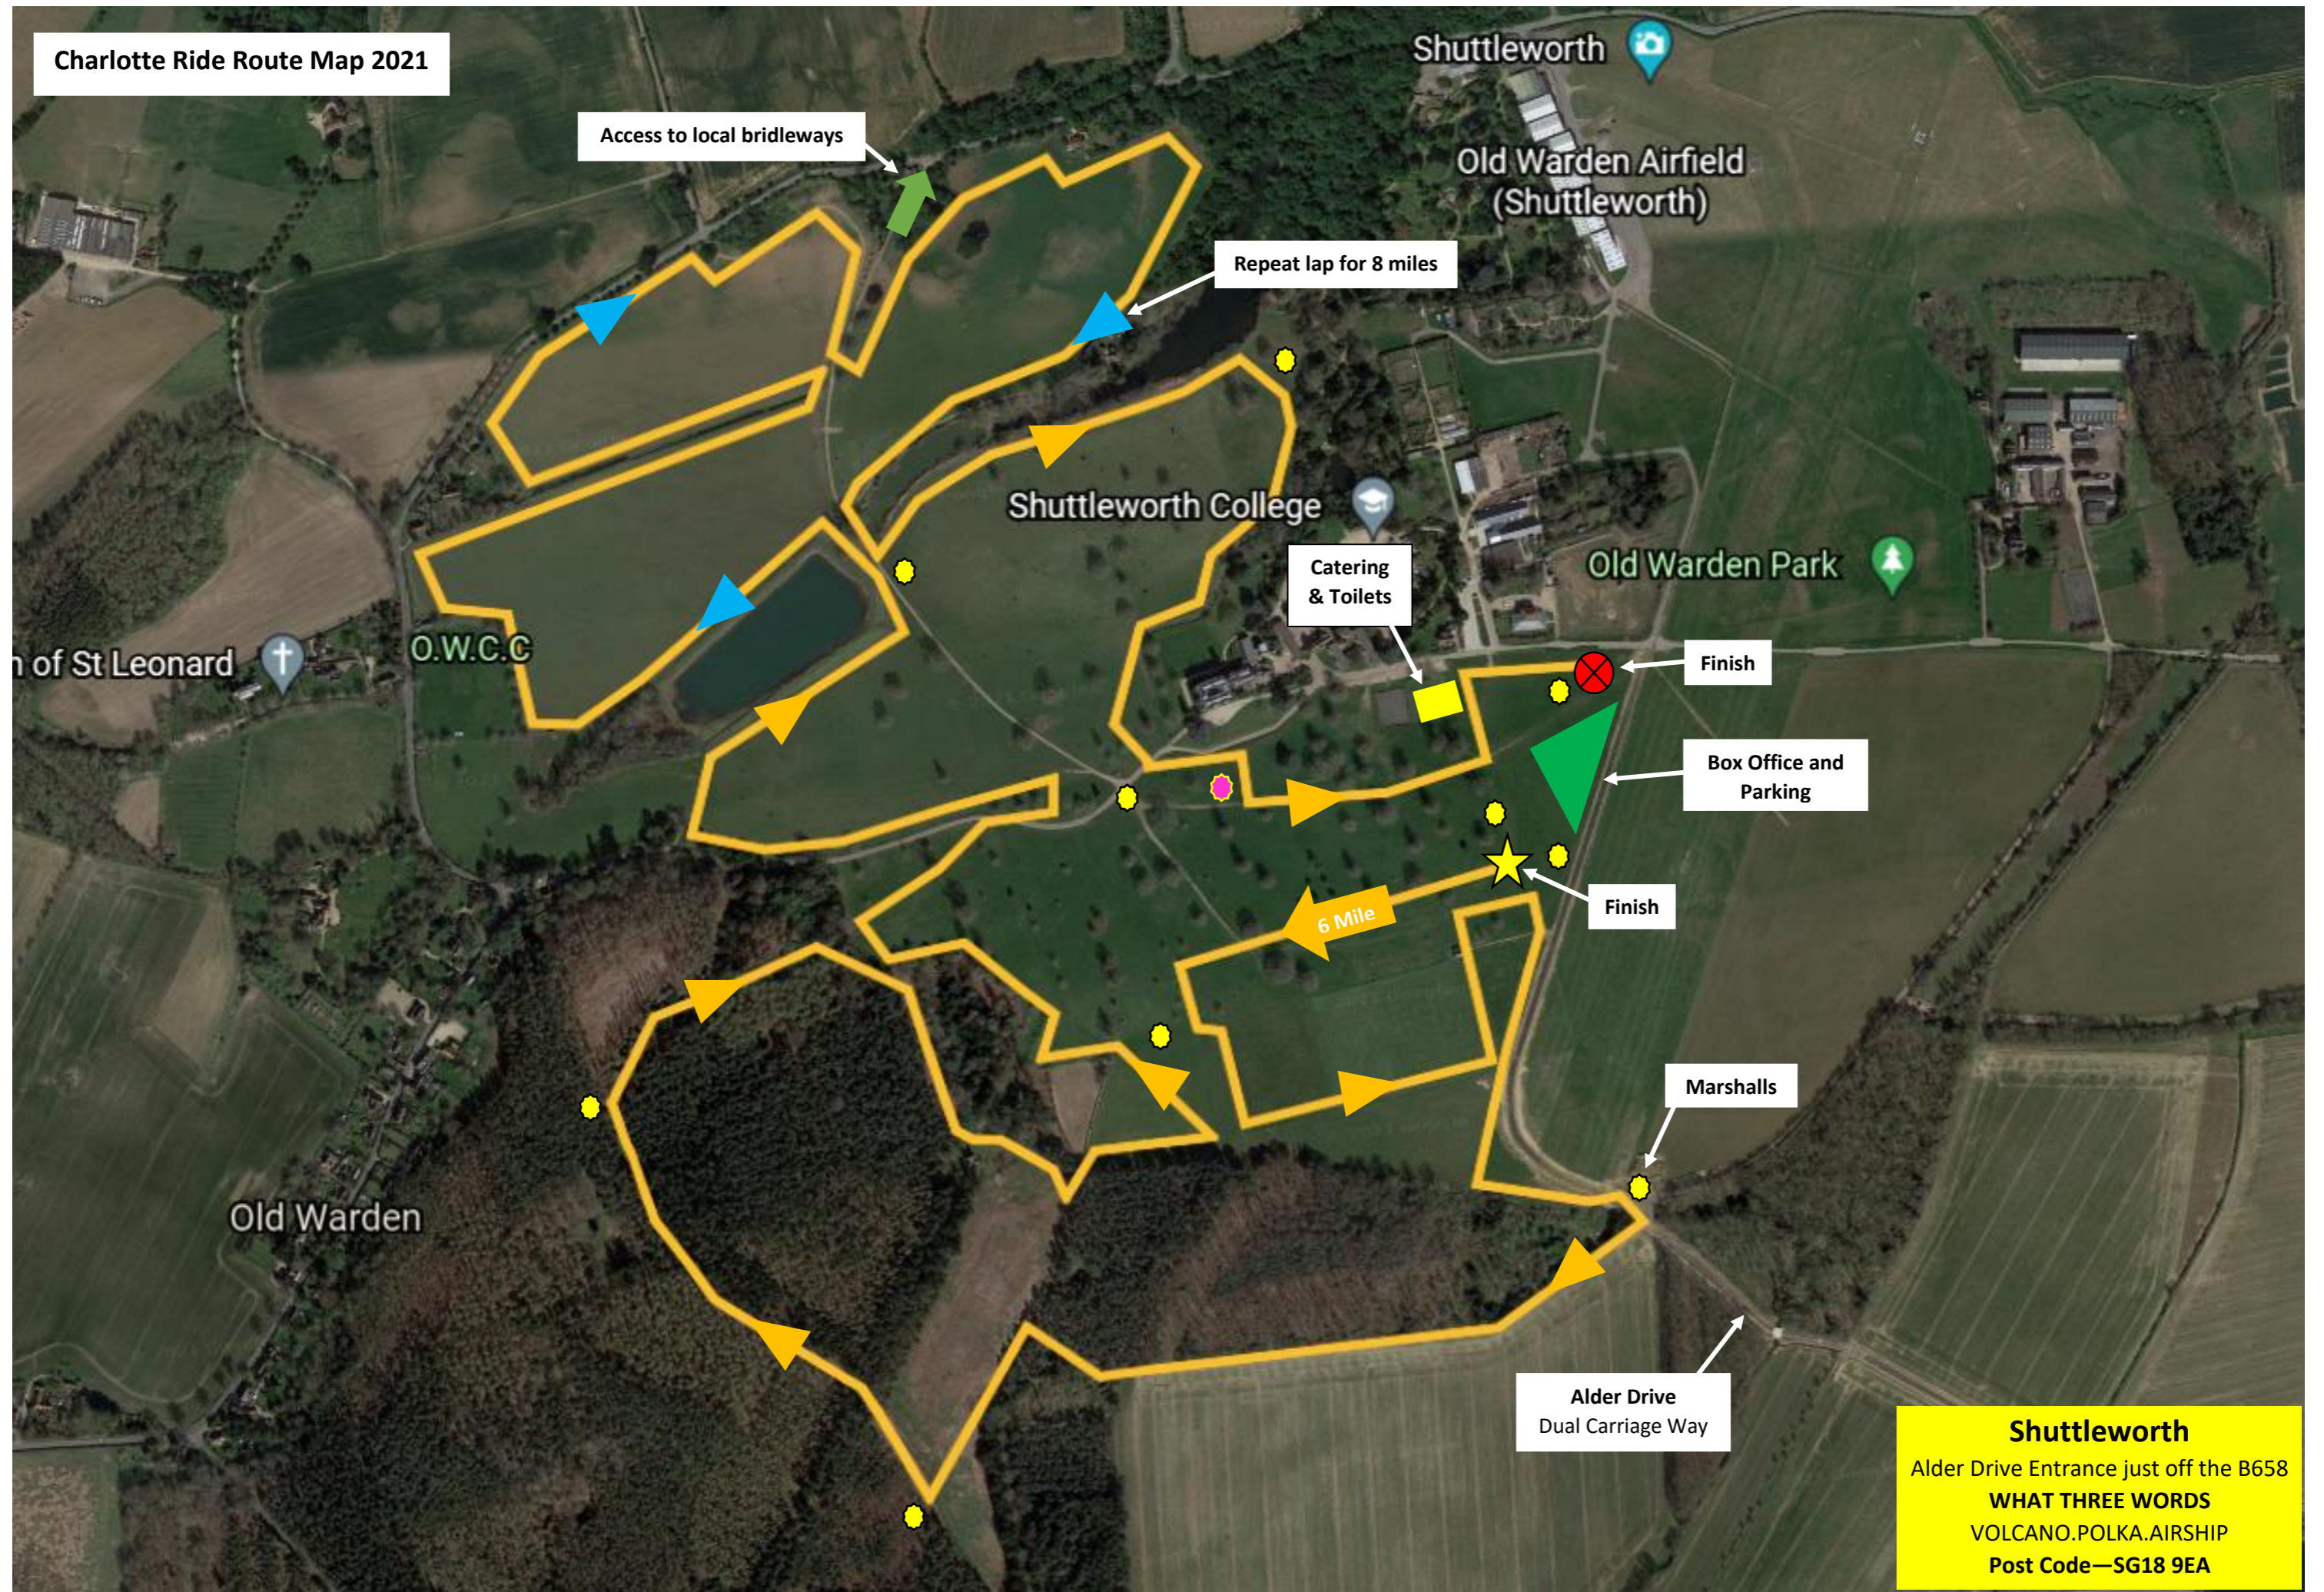

Charlotte Ride Route Map 2021

Access to local bridleways

Repeat lap for 8 miles

Catering & Toilets

Finish

Box Office and Parking

Finish

Marshalls

Alder Drive  
Dual Carriage Way

**Shuttleworth**  
Alder Drive Entrance just off the B658  
**WHAT THREE WORDS**  
VOLCANO.POLKA.AIRSHIP  
Post Code—SG18 9EA