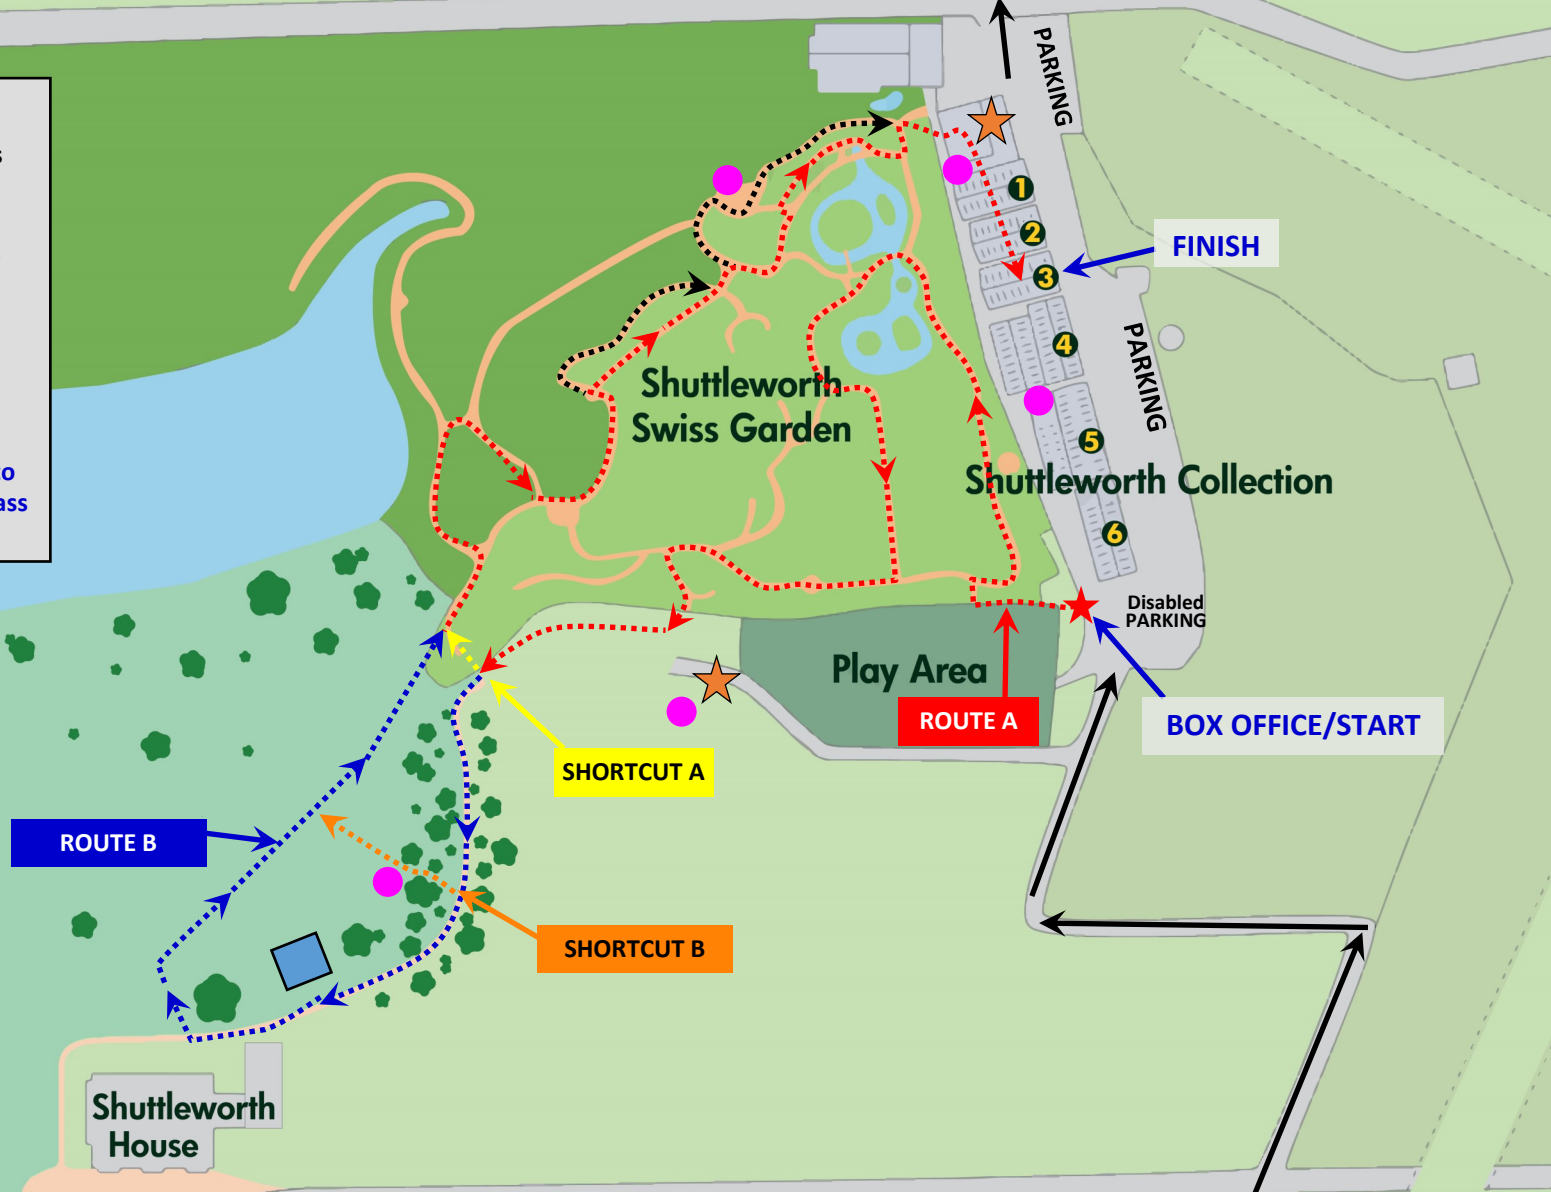

Shuttleworth in Lights - A Festive Special

EXIT VIA HILL LANE

MAP KEY:

- Route 1 - 1.2 Miles
- Route 2 - 1 Mile
- Route 3 - 0.8 Miles
- Accessible Path
- Toilets
- Catering

Route B has limited accessibility due to rough ground and route across long grass

NO ENTERNCE AT OLD WARDEN VILLAGE

ENTRANCE VIA ALDER DRIVE